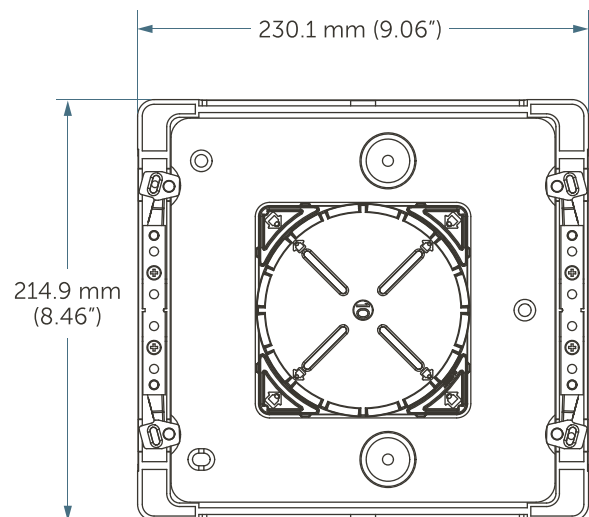

## SPECIFICATIONS

<b>Capacity</b>	Up to six reticles
<b>Reticle size</b>	5" sq and 6" sq
<b>UV transmissivity (ABS dome)</b>	~0% at 470 nm
<b>ESD performance</b>	<2 seconds
<b>Weight with cassette</b>	2200 g
<b>Footprint</b>	214 mm x 230 mm (8.4" x 9.1")
<b>Color</b>	Transparent
<b>Handle color options</b>	Black, gray, red
<b>Washability</b>	No disassembly required

## DIMENSIONS

9700-9851-51

Side View

9700-9851-51

Bottom View

## ORDERING INFORMATION

PART NUMBER	DOMES MATERIAL	MASK SIZE	ERGO HANDLE COLOR	CASSETTE	DOOR TYPE
9700-3549-01	Clear polycarbonate	152 mm sq. (6" sq.)	Red	No	None
9700-9851-01	Clear ABS	152 mm sq. (6" sq.)	Red	No	None
9700-9851-02	Clear ABS	152 mm sq. (6" sq.)	Gray	No	None
9700-9851-50	Clear ABS	152 mm sq. (6" sq.)	Gray	Standard	Metal

## ORDERING INFORMATION

PART NUMBER	DOMES MATERIAL	MASK SIZE	ERGO HANDLE COLOR	CASSETTE	DOOR TYPE
9700-9851-51	Clear ABS	152 mm sq. (6" sq.)	Gray	Purge	Metal
9700-9852-02	Clear ABS	152 mm sq. (6" sq.)	Red	No	SRP
9700-9853-01	Clear ABS	152 mm sq. (6" sq.)	Red	No	With anti rotation pins
9700-9856-01	Clear ABS	127 mm sq. (5" sq.)	Black	No	With anti rotation pins