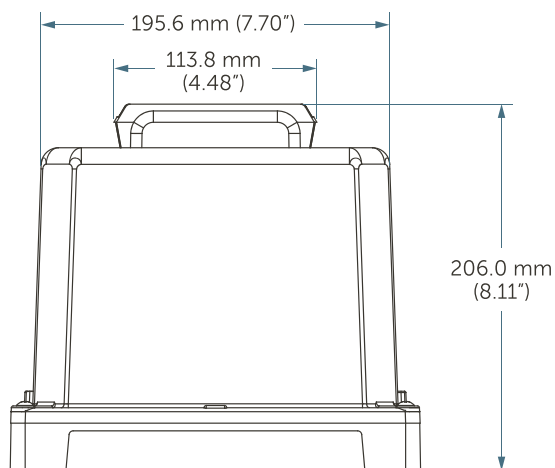

## FEATURES & BENEFITS

<b>Holds up to six masks</b>	Safely protects multiple masks in a small footprint, saving valuable space
<b>Holds either 5" or 6" masks</b>	Offers process flexibility and versatility
<b>Interoperable with RSP150 load ports</b>	Enables easy integration into existing process

## SPECIFICATIONS

<b>Capacity</b>	Up to six reticles
<b>Reticle size</b>	5" sq and 6" sq
<b>UV transmissivity (ABS dome)</b>	~0% at 470 nm
<b>ESD performance</b>	<2 seconds
<b>Weight with cassette</b>	2200 g
<b>Footprint</b>	214 mm x 230 mm (8.4" x 9.1")
<b>Color</b>	Transparent
<b>Handle color options</b>	Black, gray, red
<b>Washability</b>	No disassembly required

## DIMENSIONS

9700-9851-51

Side View

9700-9851-51

Bottom View

## ORDERING INFORMATION

PART NUMBER	DOMES MATERIAL	MASK SIZE	ERGO HANDLE COLOR	CASSETTE	DOOR TYPE
9700-3549-01	Clear polycarbonate	152 mm sq. (6" sq.)	Red	No	None
9700-9851-01	Clear ABS	152 mm sq. (6" sq.)	Red	No	None
9700-9851-02	Clear ABS	152 mm sq. (6" sq.)	Gray	No	None
9700-9851-50	Clear ABS	152 mm sq. (6" sq.)	Gray	Standard	Metal